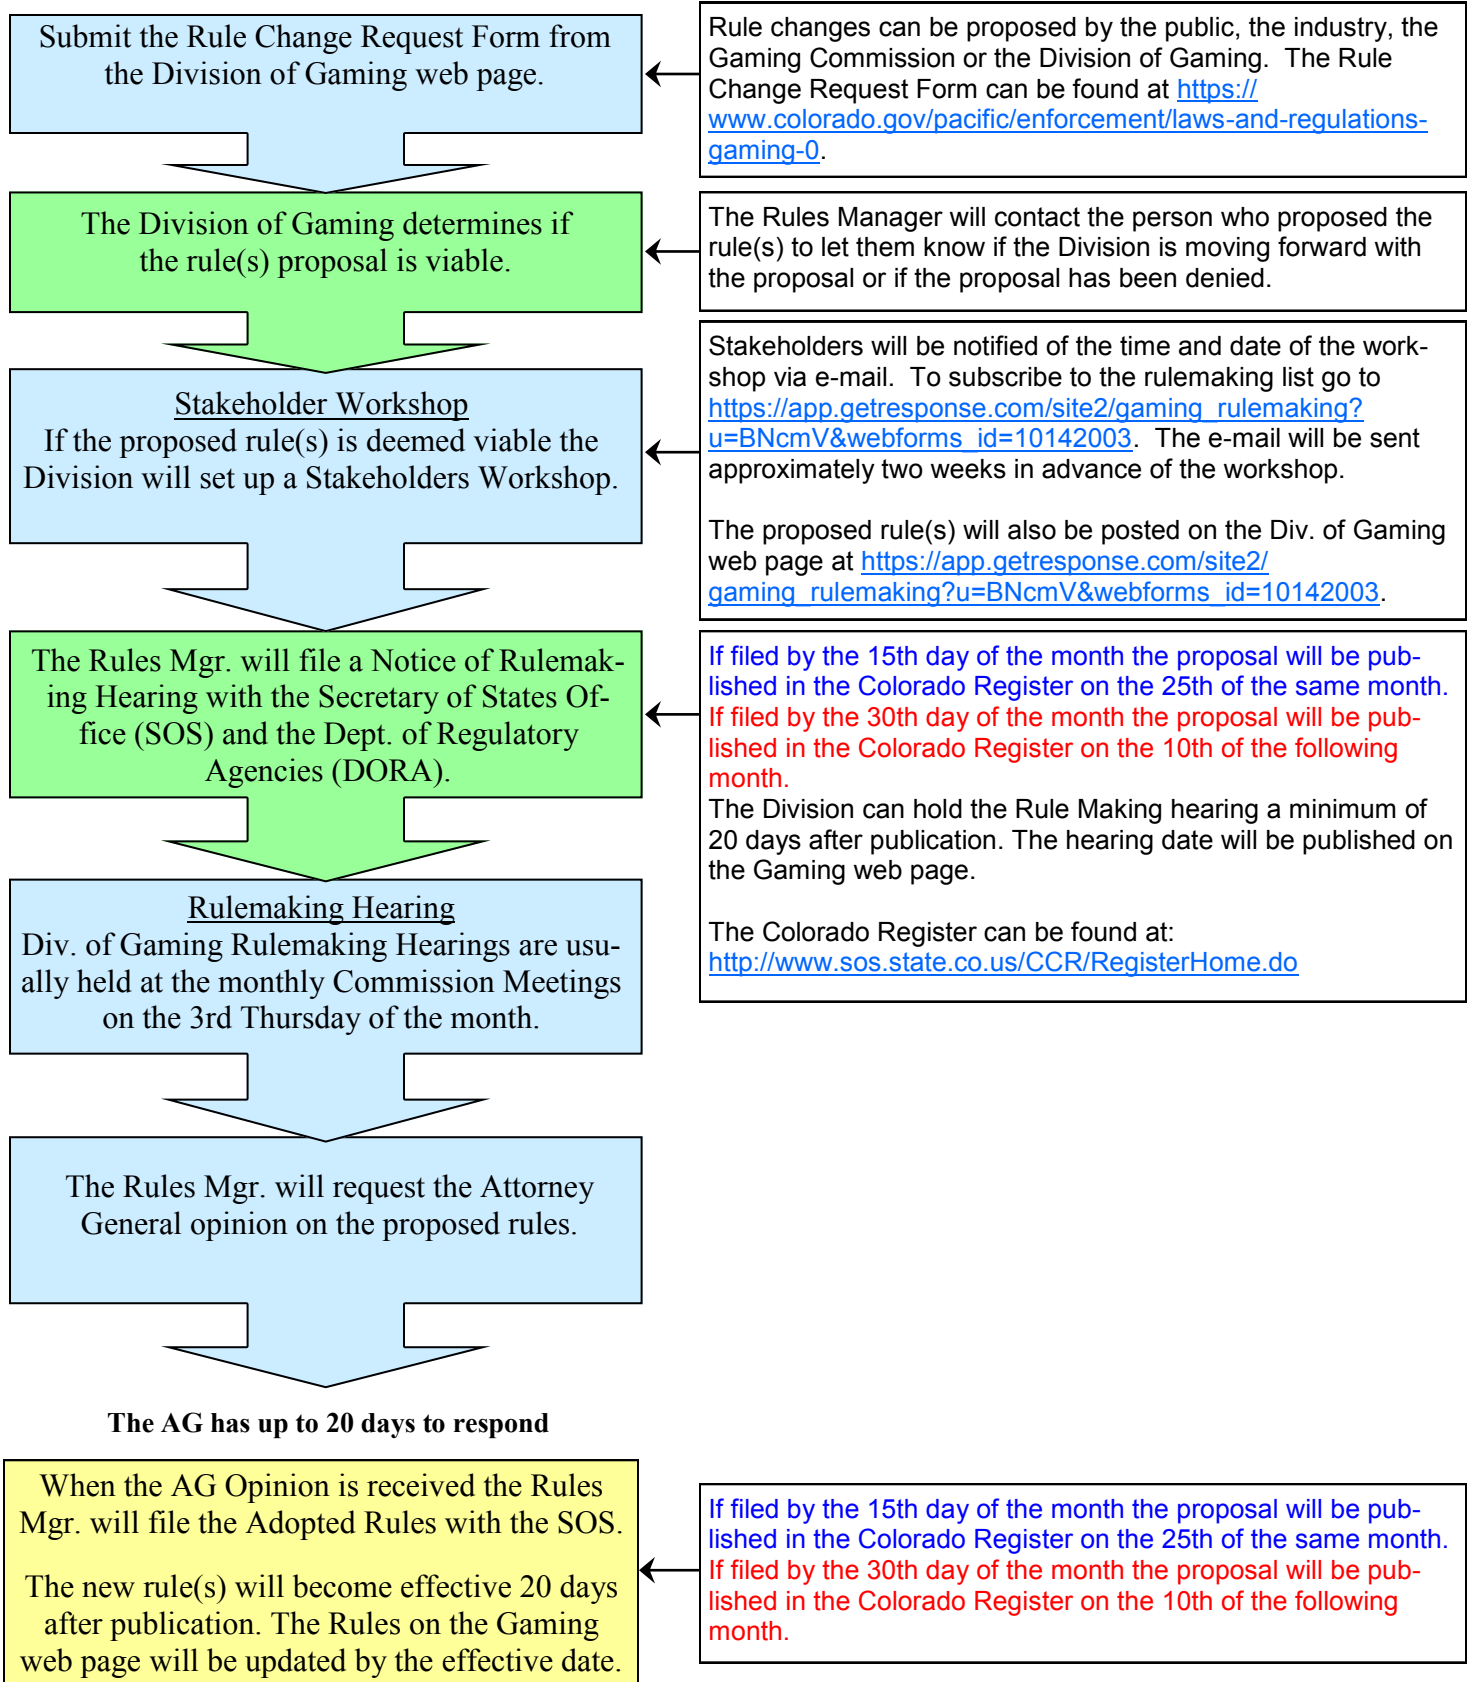

# Rule Making Flow Chart

**\*\*\*The entire rule making process can take between 4 and 6 months.\*\*\***